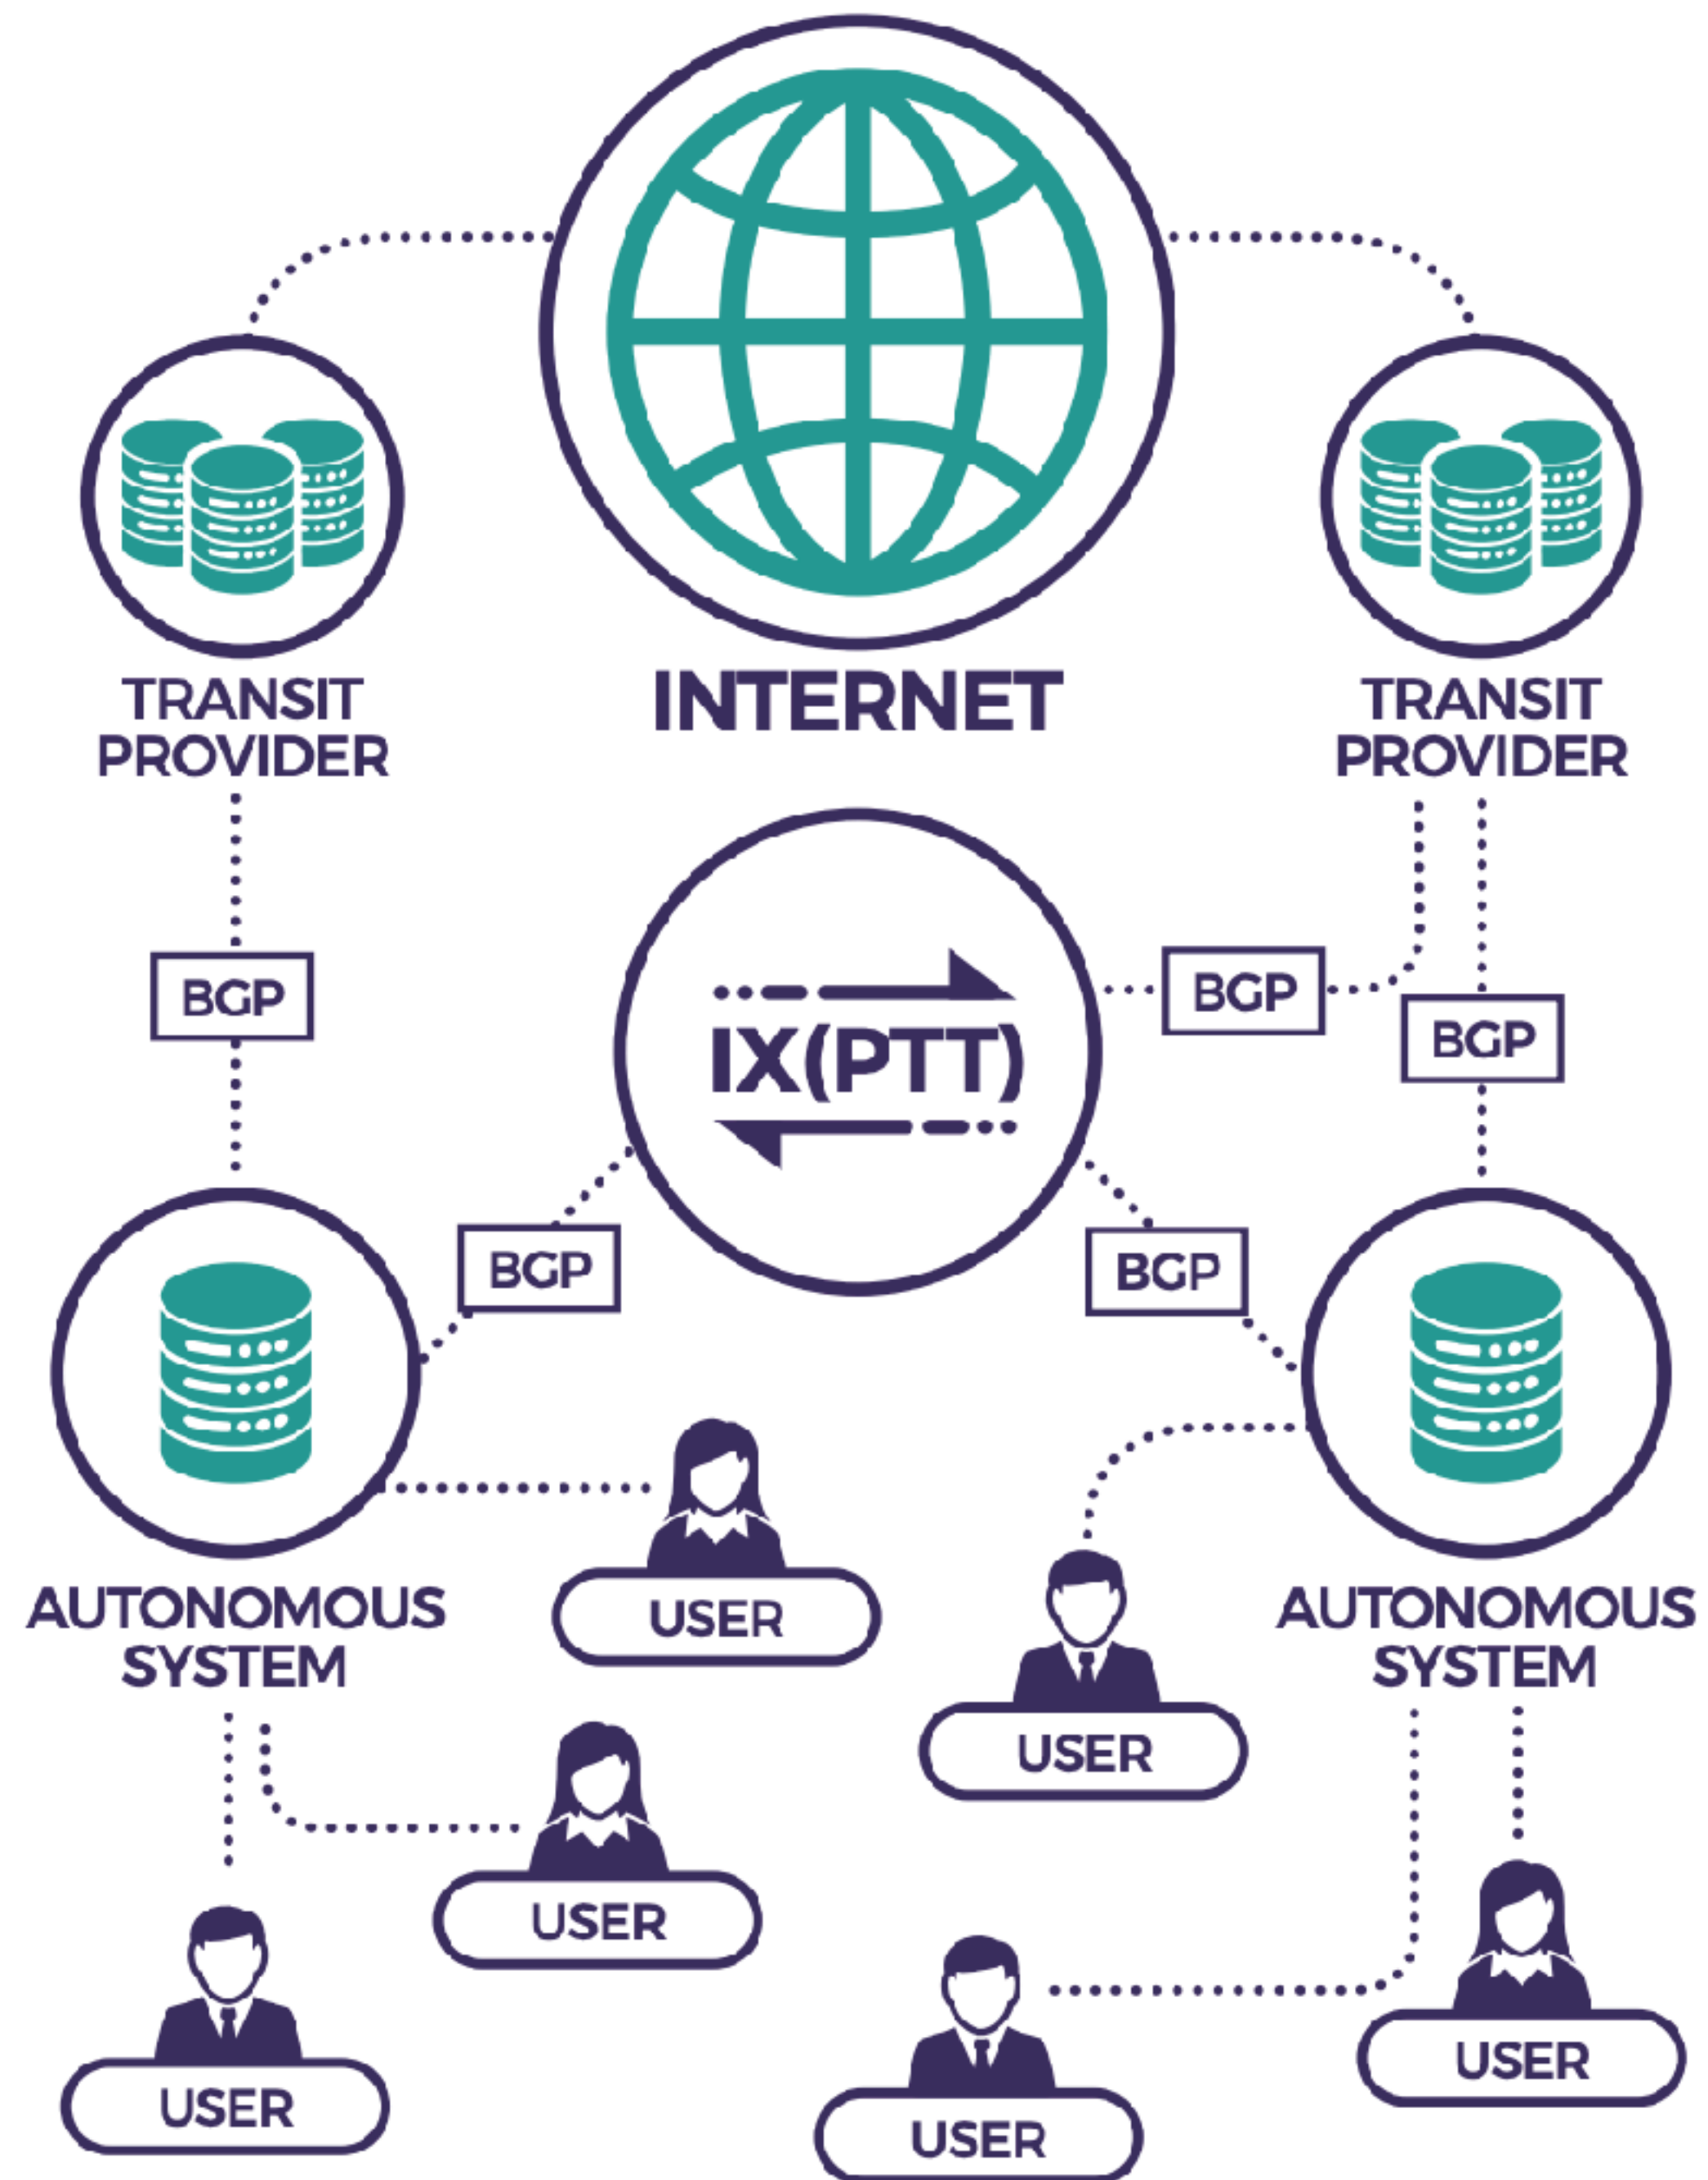

Managing an Autonomous System (AS) with Linux

Giuseppe Augiero

26 ottobre 2024 - Giuseppe Augiero - talk@augiero.it - Linux Day Pisa - Dipartimento di Ingegneria - Università di Pisa

An aerial night view of a complex highway interchange with multiple levels of overpasses and ramps. The scene is illuminated by streetlights and car headlights, creating a vibrant orange and yellow glow. Overlaid on the image is a network of glowing blue lines that connect various points across the interchange, symbolizing a network or data flow. The word "Networking" is centered in a white box over the image.

Networking

Autonomous System

A detailed illustration of a Space Shuttle in the process of launching. The orbiter is white with black thermal tiles, and the external tank and solid rocket boosters are orange. The shuttle is angled upwards, with a large plume of fire and white smoke trailing behind it. The background shows a blue sky with scattered white clouds and a view of the Earth's surface from space, including a city and a coastline.

Peering

IP Transit

IX: Internet Exchange

A close-up photograph of a person wearing glasses and a dark t-shirt, focused on working on a server rack. The person's hands are visible, with one hand pointing at a component on the server. The server rack is filled with various hardware components, including cables and connectors. The background is slightly blurred, showing more of the server rack and the person's face in profile. The overall lighting is cool and blue-toned.

Reputation

SCORE

Management & Monitoring

Performance

LOADING...

RIPE NCC

RIPE Atlas

A sunset scene with a large, bright sun in the sky. The sky is a warm orange color. In the foreground, there is a dark, silhouetted field. A person is walking in the field on the right side. In the background, there are palm trees and utility poles. The word "Conclusions" is written in white text inside a white rectangular box in the center of the image.