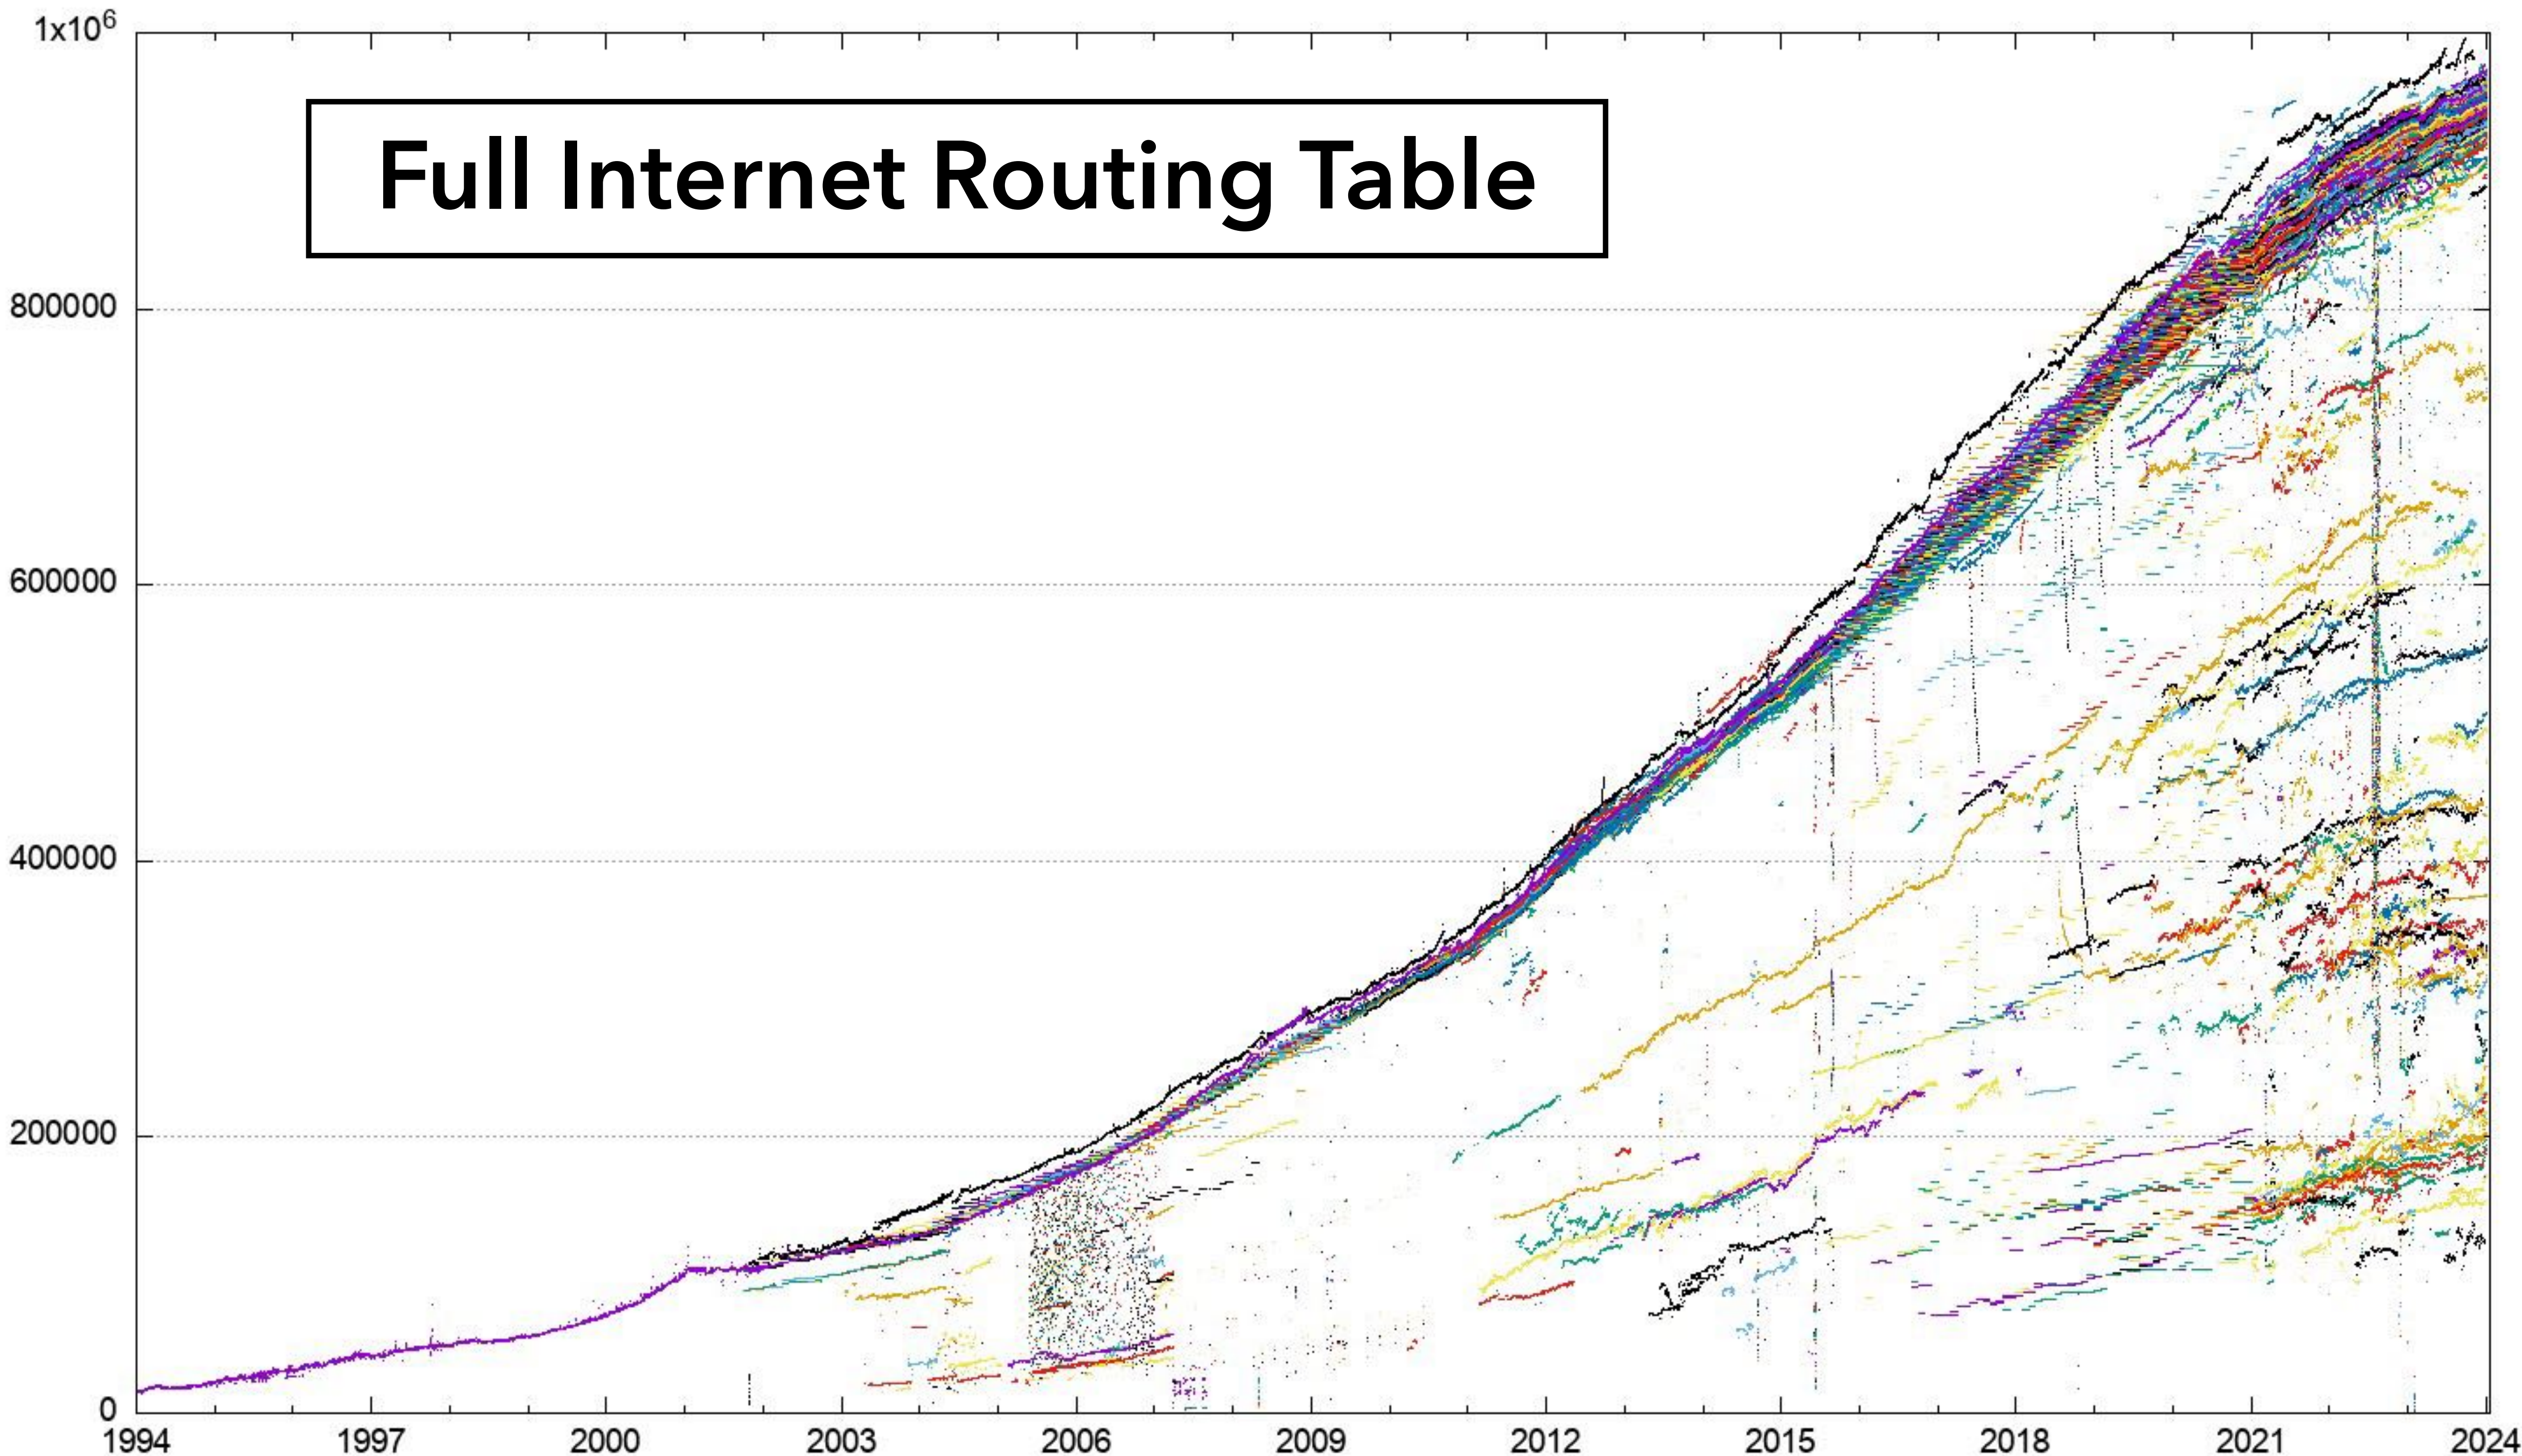

Full Internet Routing Table

BGP V4 RIB Entries