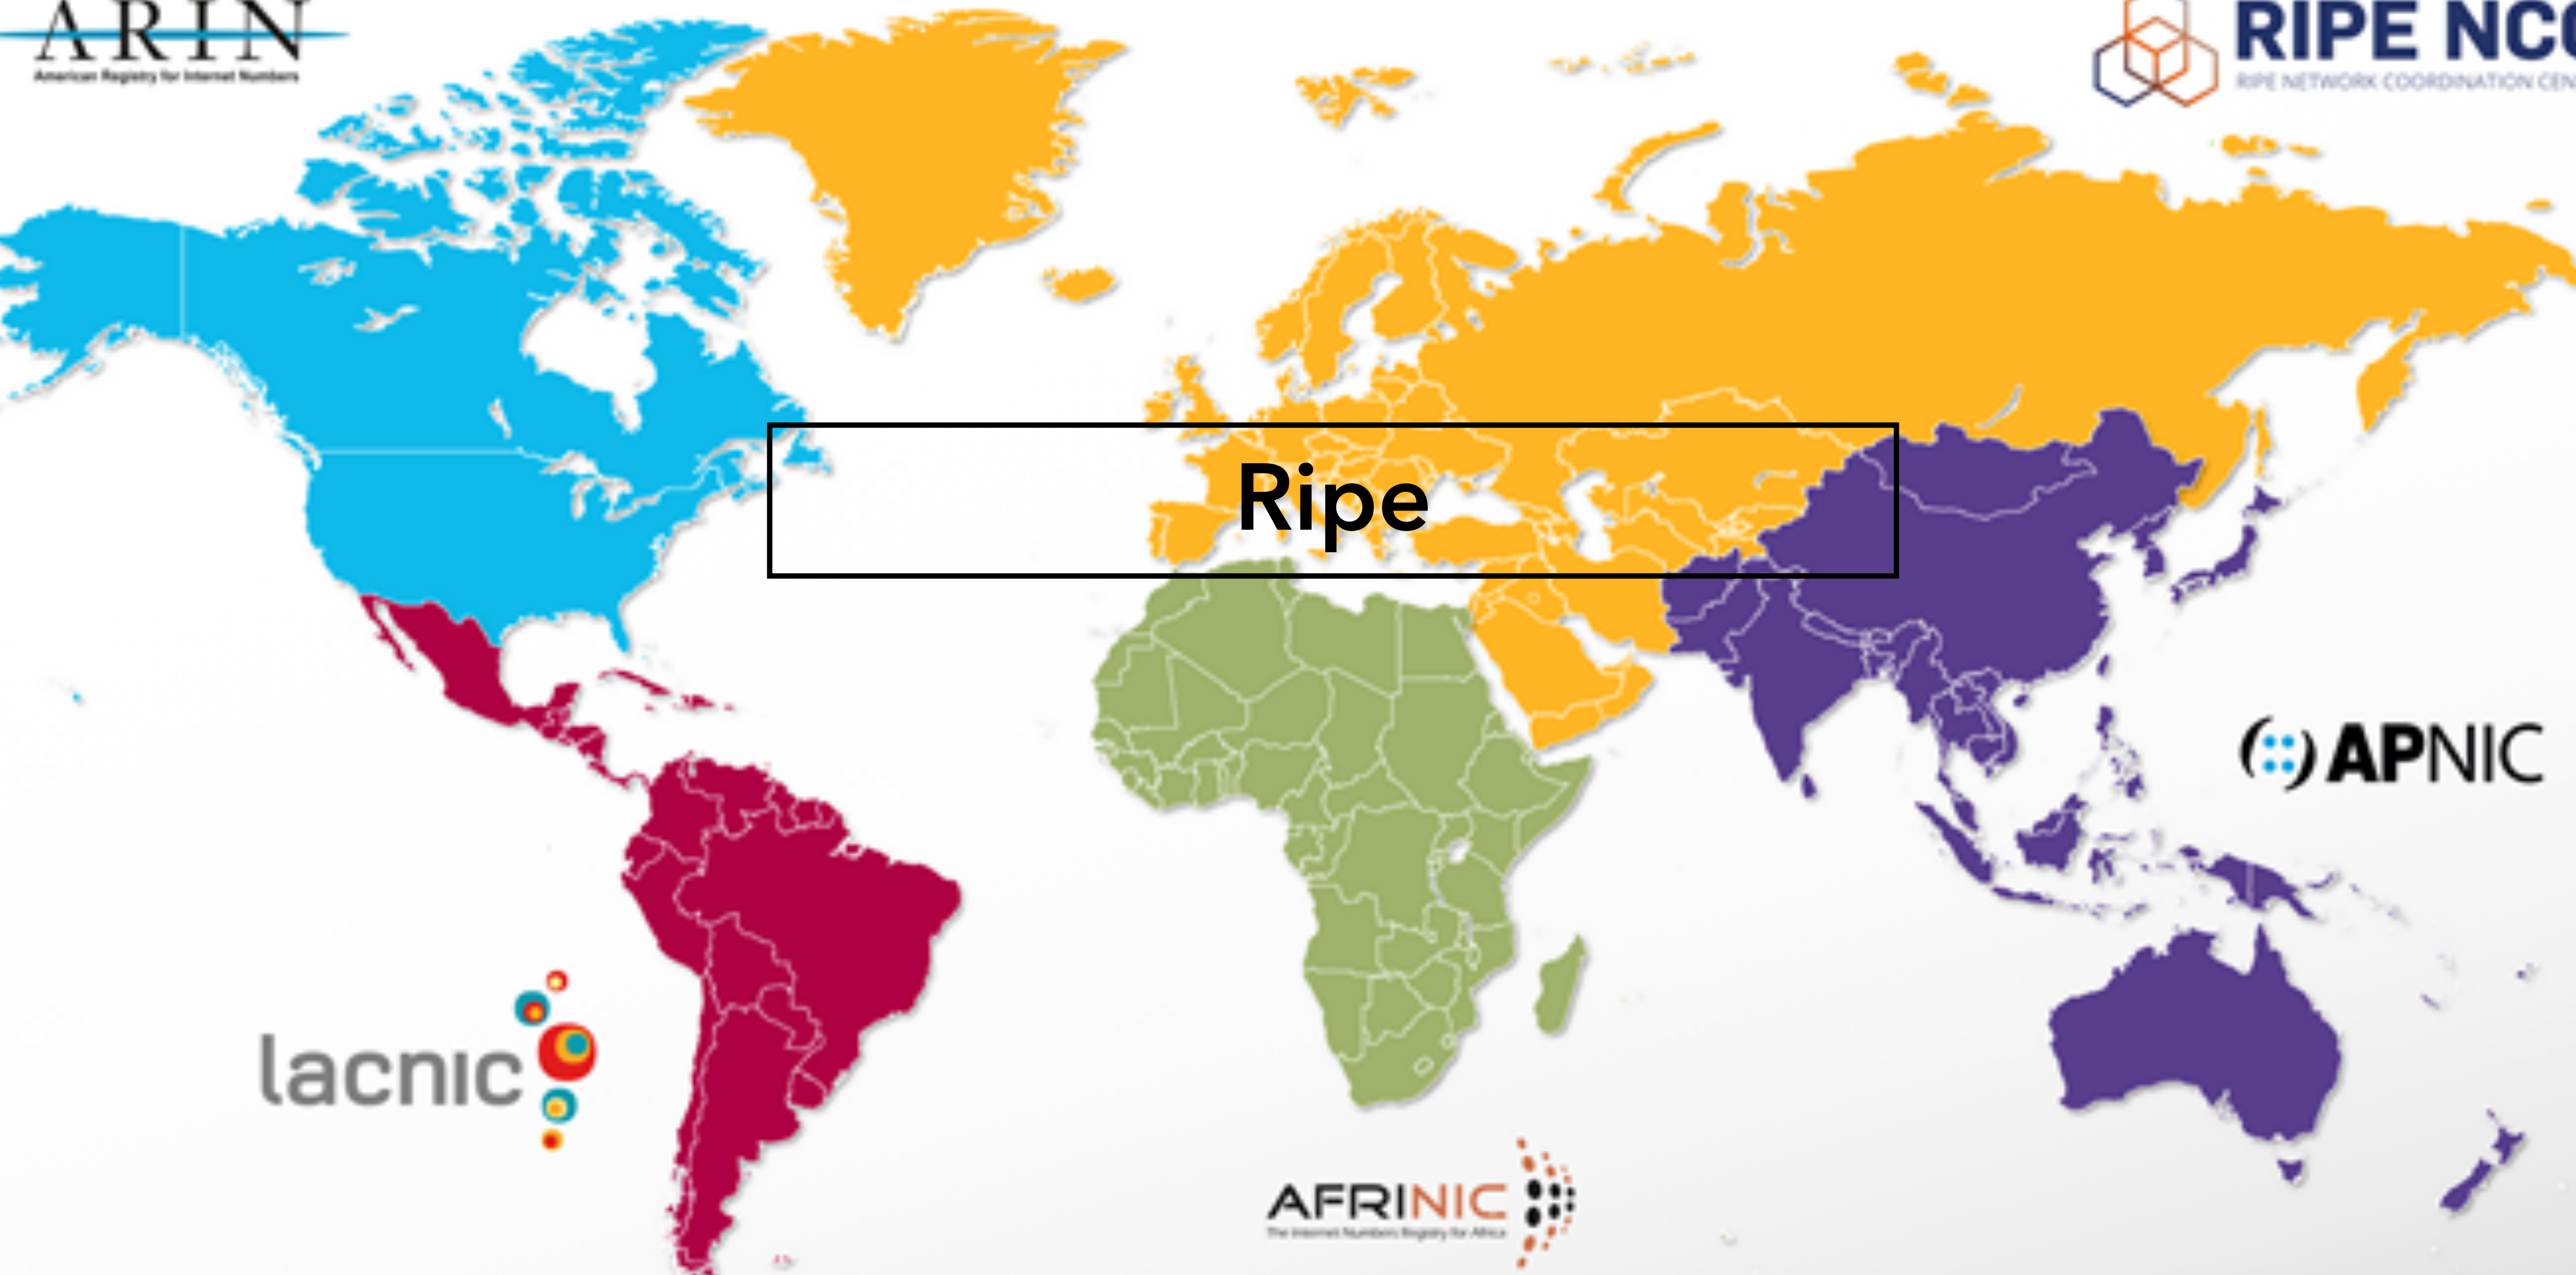

Managing an Autonomous System (AS) with Linux

Giuseppe Augiero

26 ottobre 2024 - Giuseppe Augiero - talk@augiero.it - Linux Day Pisa - Dipartimento di Ingegneria - Università di Pisa

An aerial night view of a complex highway interchange with multiple levels of overpasses and ramps. The scene is illuminated by streetlights and car headlights, creating a vibrant orange and yellow glow. Overlaid on the image is a network of glowing blue lines that connect various points across the interchange, symbolizing a network or data flow. The word "Networking" is centered in a white box over the image.

Networking

Autonomous System

A detailed illustration of a Space Shuttle in the process of launching. The orbiter is white with black thermal tiles, and the external tank and solid rocket boosters are orange. The shuttle is angled upwards, with a large plume of fire and white smoke trailing behind it. The background shows a blue sky with scattered white clouds and a view of the Earth's surface from space, including a city and a coastline.

ASN and IP Space

Ripe

Buy IPs

IRR: Internet Routing Registry

A close-up photograph of two people in business attire shaking hands over a wooden desk. The desk is cluttered with various office items: a laptop, several sheets of paper with charts and graphs, a pen, and a pair of glasses. The background is softly blurred, showing a window with bright light and some greenery. The word "Peering" is overlaid in white text within a white rectangular box in the center of the image.

Reputation

SCORE

Management & Monitoring

Performance

LOADING...

RIPE NCC

RIPE Atlas

A sunset scene with a large, bright sun in the sky. The sky is a warm orange color. In the foreground, there is a dark, silhouetted field. A person is walking in the field on the right side. In the background, there are palm trees and utility poles. The word "Conclusions" is written in white text inside a white rectangular box in the center of the image.